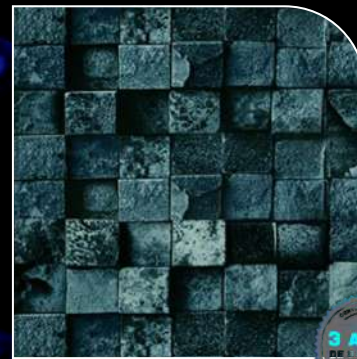

TOP GREEN

0,7mm
7,0 x 8,0 cm
Cód: 1010066

sansuy®